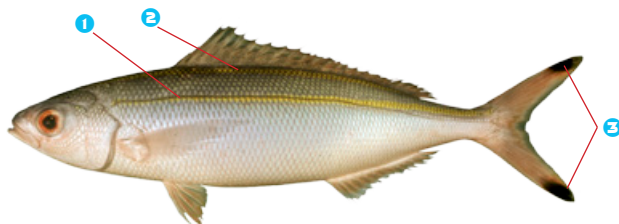

Max length: 50 cm FL

AS	CK	FJ	FM	GU	KI
MH	MP	NC	NR	NU	PF
PG	PN	PW	SB	TK	TO
TV	VU	WF	WS		

**IFK*****Caesio teres***

Caesionidae / Fusiliers

Yellow and blueback fusilier, blue and yellow fusilier

Silvery-blue with **1** bright yellow caudal fin and base. **2** Base of pectoral fins black.

Max length: 35 cm FL

AS	CK	FJ	FM	GU	KI
MH	MP	NC	NR	NU	PF
PG	PN	PW	SB	TK	TO
TV	VU	WF	WS		

Marr's fusilier, twinstripe fusilier

Silvery-blue to blue-green with horizontal **1** yellow stripe along lateral line, ending at base of caudal fin. **2** Yellow stripe on upper back. **3** Dark tips on caudal fin lobes.

Max length: 30 cm FL

AS	CK	FJ	FM	GU	KI
MH	MP	NC	NR	NU	PF
PG	PN	PW	SB	TK	TO
TV	VU	WF	WS		

Dark-banded fusilier, bluestreak fusilier

Silvery-blue upper body to silvery-pink lower body. **1** Dark horizontal stripe along lateral line to caudal fin. **2** Scales on back have a black border, forming a linear pattern. **3** Black streaks on caudal fin lobes.