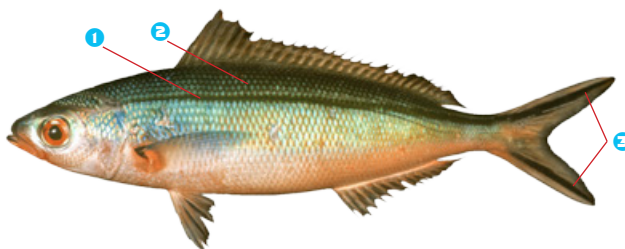

Max length: 35 cm FL

AS	CK	FJ	FM	GU	KI
MH	MP	NC	NR	NU	PF
PG	PN	PW	SB	TK	TO
TV	VU	WF	WS		

Marr's fusilier, twinstripe fusilier

Silvery-blue to blue-green with horizontal **1** yellow stripe along lateral line, ending at base of caudal fin. **2** Yellow stripe on upper back. **3** Dark tips on caudal fin lobes.

Max length: 30 cm FL

AS	CK	FJ	FM	GU	KI
MH	MP	NC	NR	NU	PF
PG	PN	PW	SB	TK	TO
TV	VU	WF	WS		

Dark-banded fusilier, bluestreak fusilier

Silvery-blue upper body to silvery-pink lower body. **1** Dark horizontal stripe along lateral line to caudal fin. **2** Scales on back have a black border, forming a linear pattern. **3** Black streaks on caudal fin lobes.

Max length: 25 cm FL

AS	CK	FJ	FM	GU	KI
MH	MP	NC	NR	NU	PF
PG	PN	PW	SB	TK	TO
TV	VU	WF	WS		

Three-stripe fusilier

Upper body bluish-green with **1** three broad yellowish-brown stripes on back, lower body whitish-pink. **2** Dark tips on caudal fin lobes.