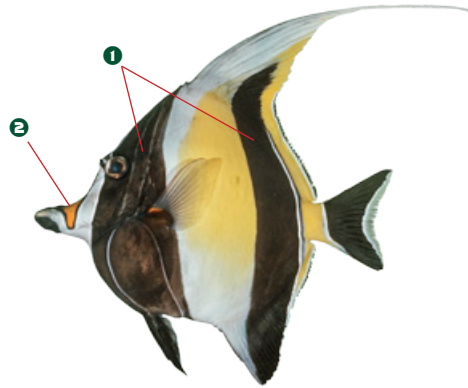

White front body to yellow rear body, with ① two broad black bars. ② Yellow-orange saddle on snout.

Max length: 18 cm FL

AS	CK	FJ	FM	GU	KI
MH	MP	NC	NR	NU	PF
PG	PN	PW	SB	TK	TO
TV	VU	WF	WS		

Moorish Idol, *Zanclus cornutus*, Tanga, Tanzania.