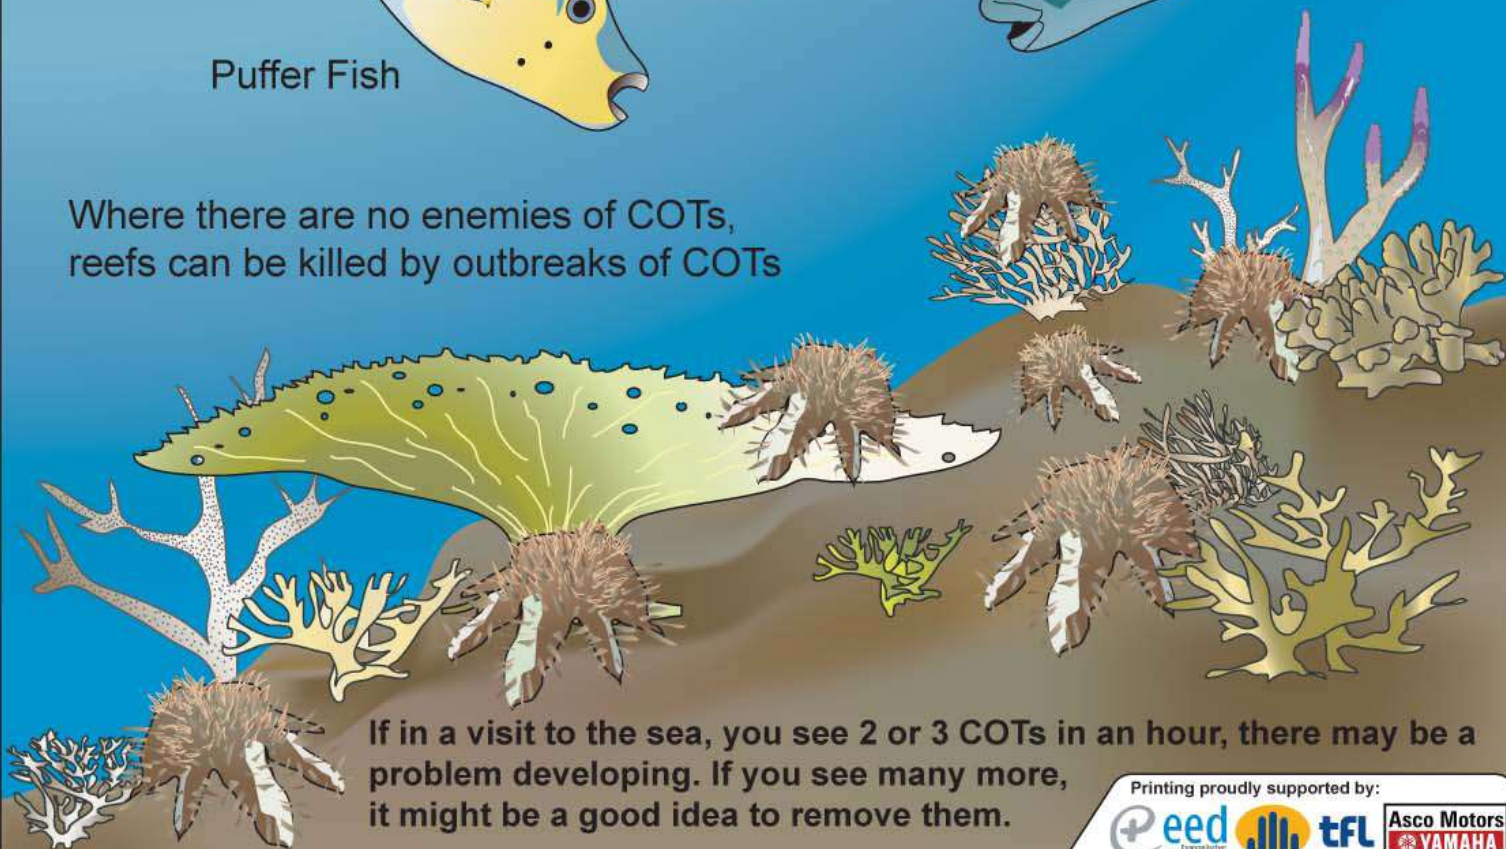

CROWN OF THORNS STARFISH KILL CORALS

Crown of Thorns Starfish (COT)

Animals that eat COT have become very rare because of over-fishing

Triton's Trumpet Shell

Puffer Fish

Large Wrasse

Where there are no enemies of COTs, reefs can be killed by outbreaks of COTs

If in a visit to the sea, you see 2 or 3 COTs in an hour, there may be a problem developing. If you see many more, it might be a good idea to remove them.

Printing proudly supported by: