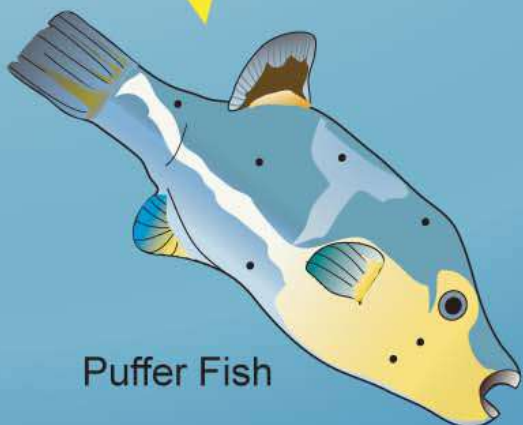

CROWN OF THORNS STARFISH KILL CORALS

Crown of Thorns Starfish (COT)

Animals that eat COT have become very rare because of over-fishing

Triton's Trumpet Shell

Puffer Fish

Large Wrasse

Where there are no enemies of COTs, reefs can be killed by outbreaks of COTs