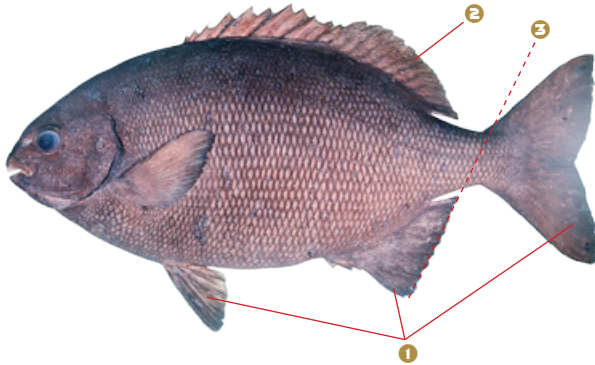

KYB *Kyphosus bigibbus*

Kyphosidae / Sea chubs

Brown chub, grey sea chub, grey drummer

Similar to *Kyphosus vaigiensis* but rear margin of anal fin aligns forward of upper lobe of caudal fin.Silvery-grey with brown to bronze stripes. **1** Fins dark grey.**2** Second dorsal fin not elevated, and **3** rear margin of anal fin aligns forward of upper lobe of caudal fin.

Max length: 70 cm FL

AS	CK	FJ	FM	GU	KI
MH	MP	NC	NR	NU	PF
PG	PN	PW	SB	TK	TO
TV	VU	WF	WS		

KYC *Kyphosus cinerascens*

Kyphosidae / Sea chubs

Blue sea chub, snubnose chub, topsail drummer

Similar to *Kyphosus vaigiensis* but with much higher soft dorsal fin.Silvery-grey with **1** narrow brown to bronze stripes. **2** Soft portion of dorsal fin higher than longest dorsal spine.

Max length: 45 cm FL

AS	CK	FJ	FM	GU	KI
MH	MP	NC	NR	NU	PF
PG	PN	PW	SB	TK	TO
TV	VU	WF	WS		

KYV *Kyphosus vaigiensis*

Kyphosidae / Sea chubs

Brassy chub, lowfin drummer

Similar to *Kyphosus cinerascens* but with lower soft dorsal fin.Silvery-grey with **1** narrow brown to bronze stripes. **2** Soft portion of dorsal fin not elevated. **3** Rear margin of anal fin aligns with outer margin of upper lobe of caudal fin.