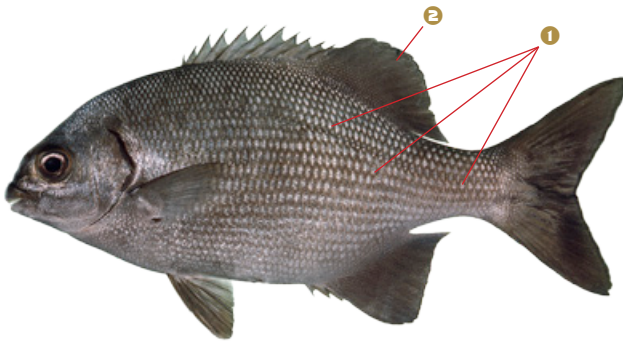

KYB *Kyphosus bigibbus*

Kyphosidae / Sea chubs

Brown chub, grey sea chub, grey drummer

Similar to *Kyphosus vaigiensis* but rear margin of anal fin aligns forward of upper lobe of caudal fin.Silvery-grey with brown to bronze stripes. **1** Fins dark grey.**2** Second dorsal fin not elevated, and **3** rear margin of anal fin aligns forward of upper lobe of caudal fin.

Max length: 70 cm FL

AS	CK	FJ	FM	GU	KI
MH	MP	NC	NR	NU	PF
PG	PN	PW	SB	TK	TO
TV	VU	WF	WS		

KYC *Kyphosus cinerascens*

Kyphosidae / Sea chubs

Blue sea chub, snubnose chub, topsail drummer

Similar to *Kyphosus vaigiensis* but with much higher soft dorsal fin.Silvery-grey with **1** narrow brown to bronze stripes. **2** Soft portion of dorsal fin higher than longest dorsal spine.

Max length: 45 cm FL

AS	CK	FJ	FM	GU	KI
MH	MP	NC	NR	NU	PF
PG	PN	PW	SB	TK	TO
TV	VU	WF	WS		

KYV *Kyphosus vaigiensis*

Kyphosidae / Sea chubs

Brassy chub, lowfin drummer

Similar to *Kyphosus cinerascens* but with lower soft dorsal fin.Silvery-grey with **1** narrow brown to bronze stripes. **2** Soft portion of dorsal fin not elevated. **3** Rear margin of anal fin aligns with outer margin of upper lobe of caudal fin.