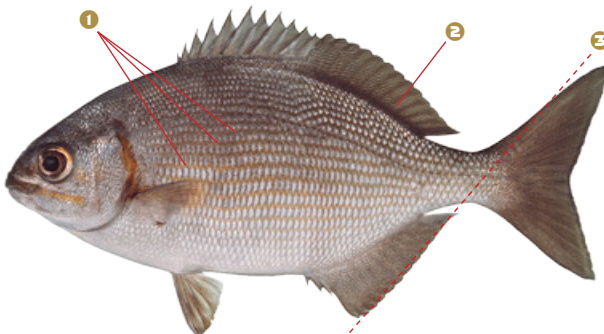

KYB *Kyphosus bigibbus*

Kyphosidae / Sea chubs

Brown chub, grey sea chub, grey drummer

Similar to *Kyphosus vaigiensis* but rear margin of anal fin aligns forward of upper lobe of caudal fin.Silvery-grey with brown to bronze stripes. **1** Fins dark grey.**2** Second dorsal fin not elevated, and **3** rear margin of anal fin aligns forward of upper lobe of caudal fin.

Max length: 70 cm FL

AS	CK	FJ	FM	GU	KI
MH	MP	NC	NR	NU	PF
PG	PN	PW	SB	TK	TO
TV	VU	WF	WS		

KYC *Kyphosus cinerascens*

Kyphosidae / Sea chubs

Blue sea chub, snubnose chub, topsail drummer

Similar to *Kyphosus vaigiensis* but with much higher soft dorsal fin.Silvery-grey with **1** narrow brown to bronze stripes. **2** Soft portion of dorsal fin higher than longest dorsal spine.

Max length: 45 cm FL

AS	CK	FJ	FM	GU	KI
MH	MP	NC	NR	NU	PF
PG	PN	PW	SB	TK	TO
TV	VU	WF	WS		

KYV *Kyphosus vaigiensis*

Kyphosidae / Sea chubs

Brassy chub, lowfin drummer

Similar to *Kyphosus cinerascens* but with lower soft dorsal fin.Silvery-grey with **1** narrow brown to bronze stripes. **2** Soft portion of dorsal fin not elevated. **3** Rear margin of anal fin aligns with outer margin of upper lobe of caudal fin.