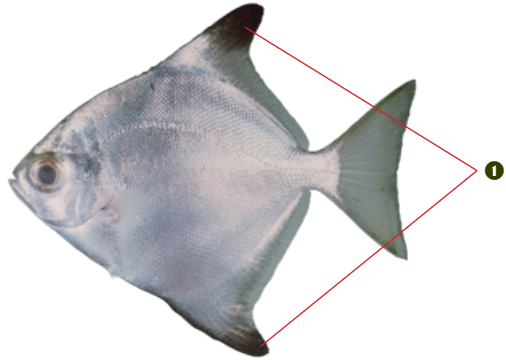

Silver moony

Distinctive laterally compressed body and ❶ triangular dorsal and anal fins. Caudal fin, and often dorsal fin, yellow.

Max length: 25 cm FL

AS	CK	FJ	FM	GU	KI
MH	MP	NC	NR	NU	PF
PG	PN	PW	SB	TK	TO
TV	VU	WF	WS		

A school of silver moony, *Monodactylus argenteus*.

Photo: Richard Ling, www.bbmexplorer.com