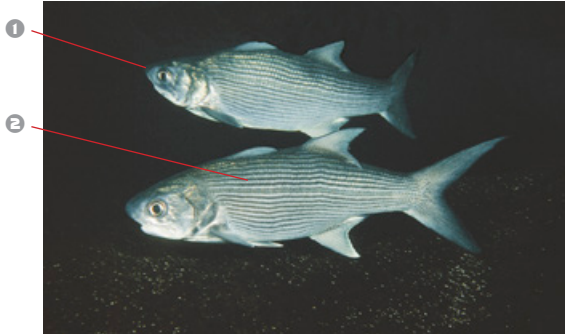

Sixfinger threadfin, Pacific threadfin

- ① Silver with rounded snout and
- ② narrow brownish-black stripes on body. Six lower rays of pectoral fins separate and elongated.

Max length: 50 cm FL

AS	CK	FJ	FM	GU	KI
MH	MP	NC	NR	NU	PF
PG	PN	PW	SB	TK	TO
TV	VU	WF	WS		

Similar to *Polydactylus plebius* (not shown) but with six elongated rays extending from dorsal fin (*P. plebius* has five).

Glasseye, *Heteropriacanthus cruentatus*, Taveuni, Fiji.

Photo: Pauline Bosserelle